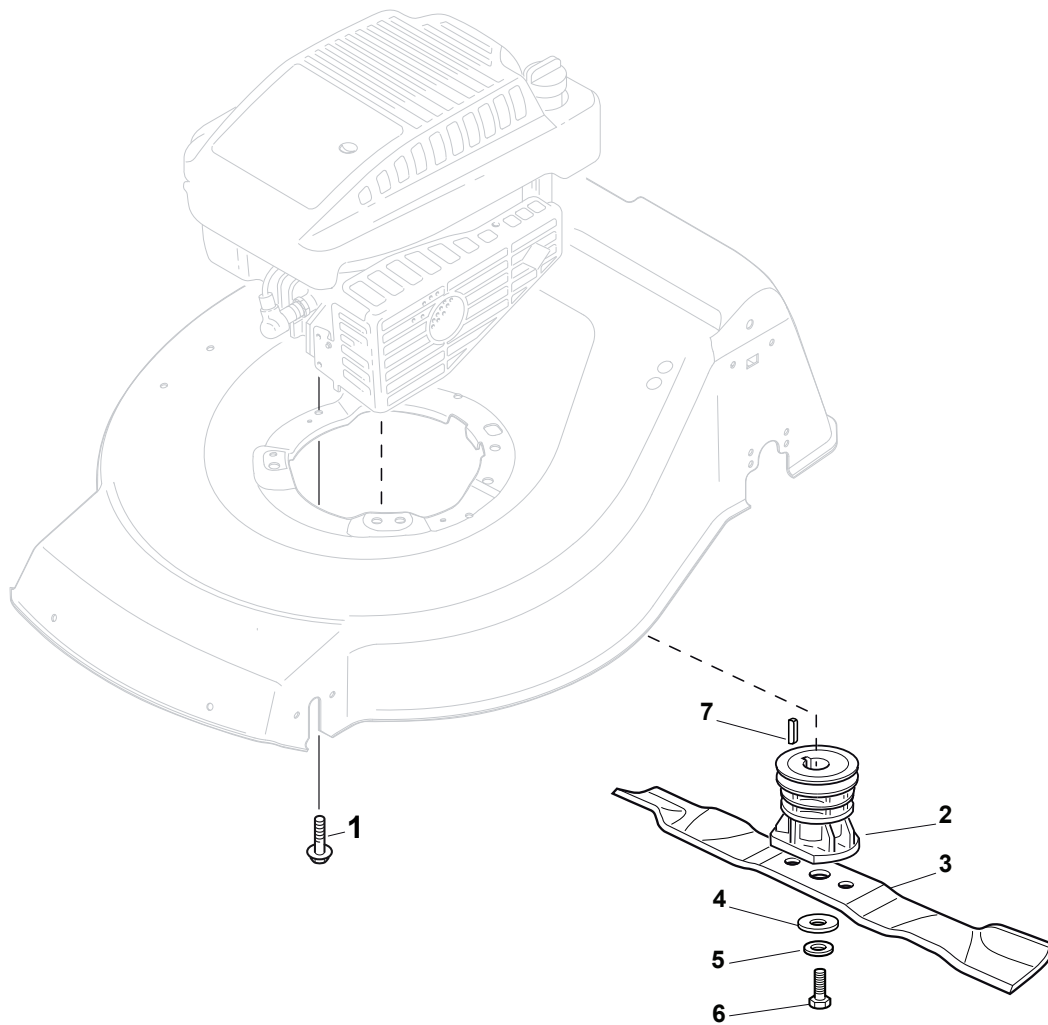

CARTER STANDARD (No Mulching)

CARTER MULCHING (No Mulching)

KIT MULCHING

Fig.	Quantity	Part No	Description	Notes
1	1	322291150/0	Rubber Insert	
2	1	122060193/0	Belt Protection	
3	1	112728530/0	Screw	
4	3	112728530/0	Screw	
5	1	322060197/3	Belt Protection	Not for BBC models
6	1	122140222/0	Mulching Deflector	
7	1	322500103/0	Front Combi	
8	2	112523000/1	Washer	
9	2	112728124/0	Screw	