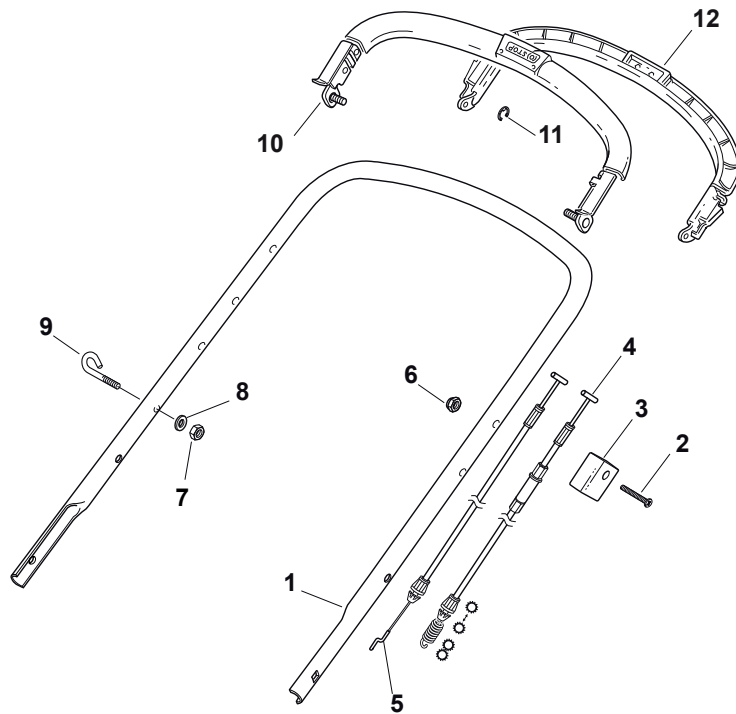

# NTL 534 TR/E 4S - TRQ/E 4S

WBH Petrol Steel Ejection-Guard

Issue 9 - 2015

Fig.	Quantity	Part No	Description	Notes
1	1	322108295/1	Side Ejection Conveyor	
2	1	322600313/0	Ejection Guard	
3	2	112727803/0	Screw	
4	1	322806639/0	Fulcrum Pin	
5	2	112154510/0	Nut	
6	2	118203853/0	Screw	
7	1	122450456/0	Spring	
8	1	122517869/1	Pin	
9	2	112604896/0	Crown Fastener	

# NTL 534 TR/E 4S - TRQ/E 4S

WBH Petrol Steel Handle, Upper Part

Issue 9 - 2015

Fig.	Quantity	Part No	Description	Notes
4	1	381030055/0	Cable Rear Drive	
1	1	381006803/0	Handle, Upper Part	Black
1	1	381006805/0	Upper Handle Grey	Grey
2	1	112727787/0	Screw	
3	1	322551640/0	Plate	
5	1	181030056/0	Cable, Thread Engine Brake	Honda / B&S / GGP Engine
5	1	181030057/0	Cable, Thread Engine Brake	SV40 / RV 40 / V35 Engine
6	1	112154510/0	Nut	
7	1	112154510/0	Nut	
8	1	112521330/0	Washer	
9	1	122430313/0	Guide Spring	
10	1	381003330/0	Lever, Engine Brake	
11	1	381003297/1	Driving Lever	
12	1	112000930/0	Benzing Ring	