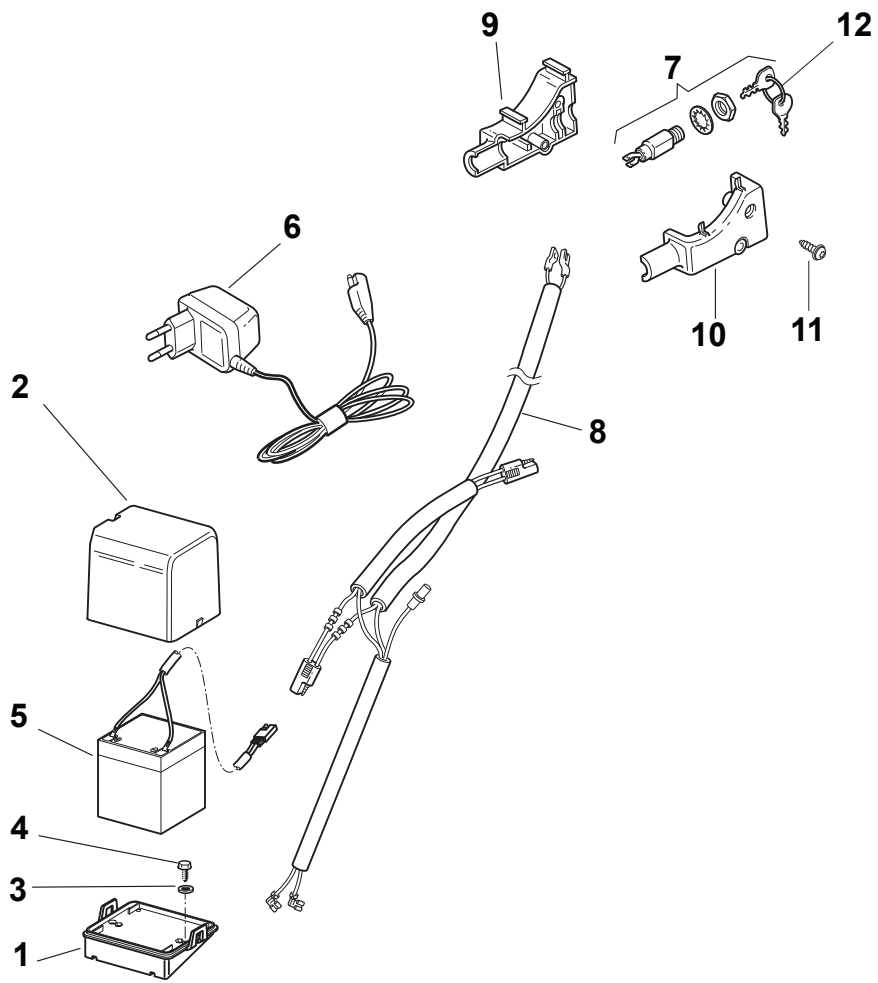

# NTL 534 TR/E 4S - TRQ/E 4S

WBH Petrol Steel Handle, Upper Part

Issue 9 - 2015

Fig.	Quantity	Part No	Description	Notes
4	1	381030055/0	Cable Rear Drive	
1	1	381006803/0	Handle, Upper Part	Black
1	1	381006805/0	Upper Handle Grey	Grey
2	1	112727787/0	Screw	
3	1	322551640/0	Plate	
5	1	181030056/0	Cable, Thread Engine Brake	Honda / B&S / GGP Engine
5	1	181030057/0	Cable, Thread Engine Brake	SV40 / RV 40 / V35 Engine
6	1	112154510/0	Nut	
7	1	112154510/0	Nut	
8	1	112521330/0	Washer	
9	1	122430313/0	Guide Spring	
10	1	381003330/0	Lever, Engine Brake	
11	1	381003297/1	Driving Lever	
12	1	112000930/0	Benzing Ring	

Fig.	Quantity	Part No	Description	Notes
1	1	481007160/0	Throttle Cable	
2	1	381007221/0	Dashboard Throttle Lever	only for B&S 450-500 Series and SV40/RV40/V35 Engines
2	1	381007280/2	Dashboard Throttle Lever	
3	2	112735105/0	Screw	
4	1	322981467/0	Plate	
5	1	112791500/0	Screw	
6	1	112530060/0	Spring Washer	
7	1	112523040/0	Washer	
8	1	112523040/0	Washer	
9	1	112154510/0	Nut	
10	1	322120189/0	Red Dashboard	
11	1	114356743/1	Label	for GGP and HONDA Engines
11	1	114356744/1	Label	for B&S Engines
11	1	114356906/1	Label	for DOV Series
11	1	114357646/1	Label	for HONDA Autochoke Engines
12	1	122943006/0	Screw	
13	1	112728460/0	Screw	
14	1	381008609/0	Outfit, Screws	
15	1	422120152/0	Yellow Dashboard	Yellow
15	1	422120154/0	Red Dashboard	Red
15	1	422120158/0	Black Dashboard	Black

Fig.	Quantity	Part No	Description	Notes
1	1	181005503/1	Throttle Cable	for HONDA AC Engines
1	1	181005504/1	Throttle Cable	for SV40/RV40/V35 Engines
1	1	181005515/0	Throttle Cable	for B&S 500-550-575 Series
1	1	181005537/0	Throttle Cable	for GGP RS/RSC/RSCT Engines
1	1	181005501/1	Throttle Cable	for GGP and HONDA Engines
2	1	112735103/0	Screw	
3	1	112523040/0	Washer	