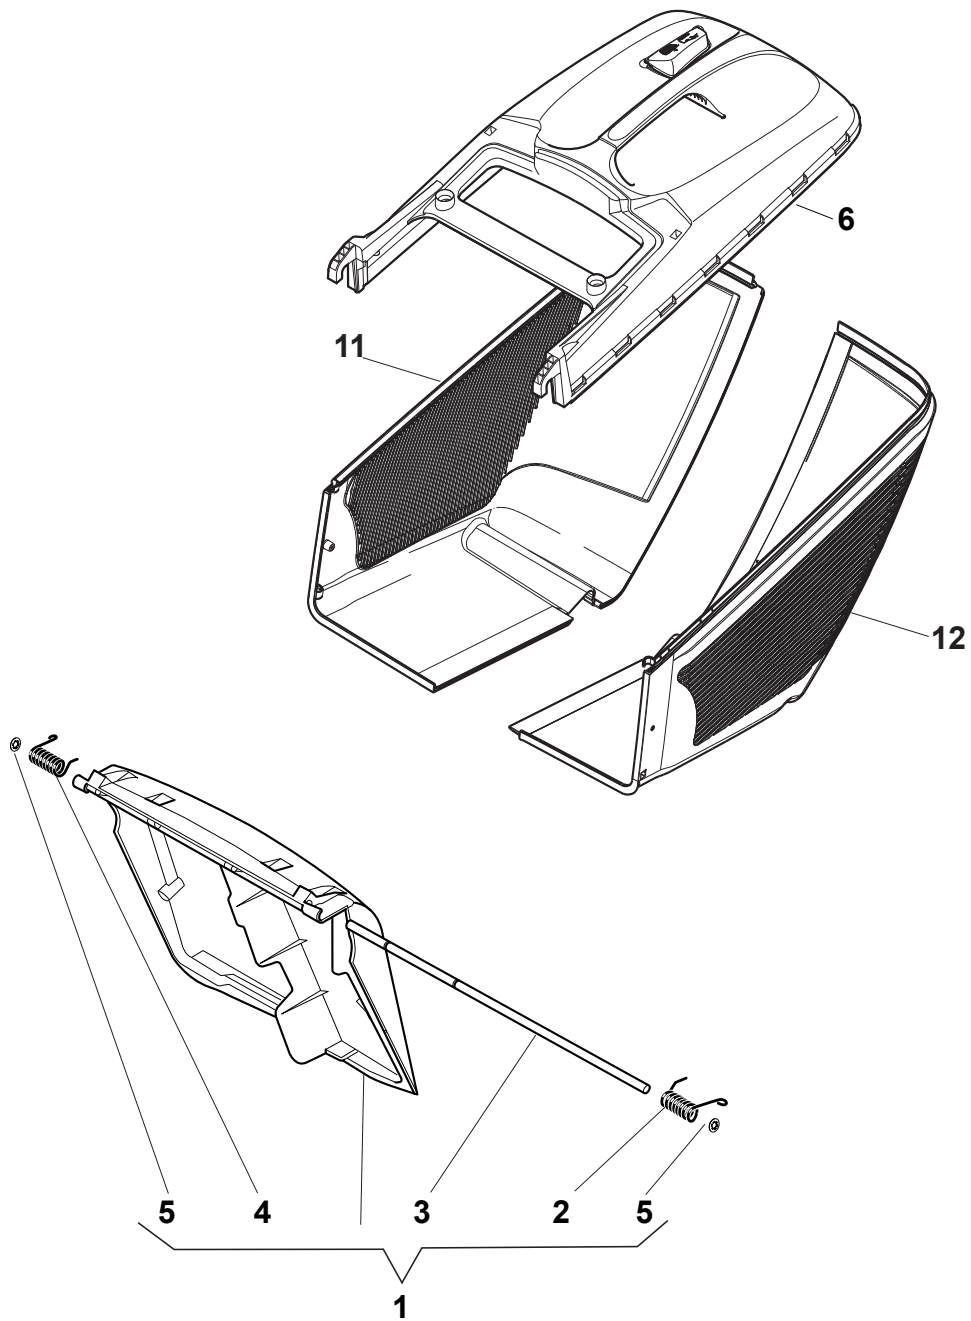

NTL 534 TR/E 4S - TRQ/E 4S

WBH Petrol Steel Grass-Catcher

Issue 9 - 2015

Fig.	Quantity	Part No	Description	Notes
1	1	381008081/2	Stone Guard, Black	Black
1	1	381008098/1	Stone Guard, White	White
1	1	381008082/2	Stone Guard, Yellow	Yellow
2	1	122450466/0	Left Spring	
3	1	122517882/0	Pin	
4	1	122450465/0	Right Spring	
5	2	112604899/0	Crown Fastener	
6	1	381486008/0	Grass-Box, Upper Part	Black
6	1	381486030/0	Grass-Box, Upper Part	Grey
6	1	381486012/0	Grass-Box, Upper Part	Yellow
11	1	322486150/1	Grass-Box, Right Lower Part	
12	1	322486151/1	Grass-Box, Left Lower Part