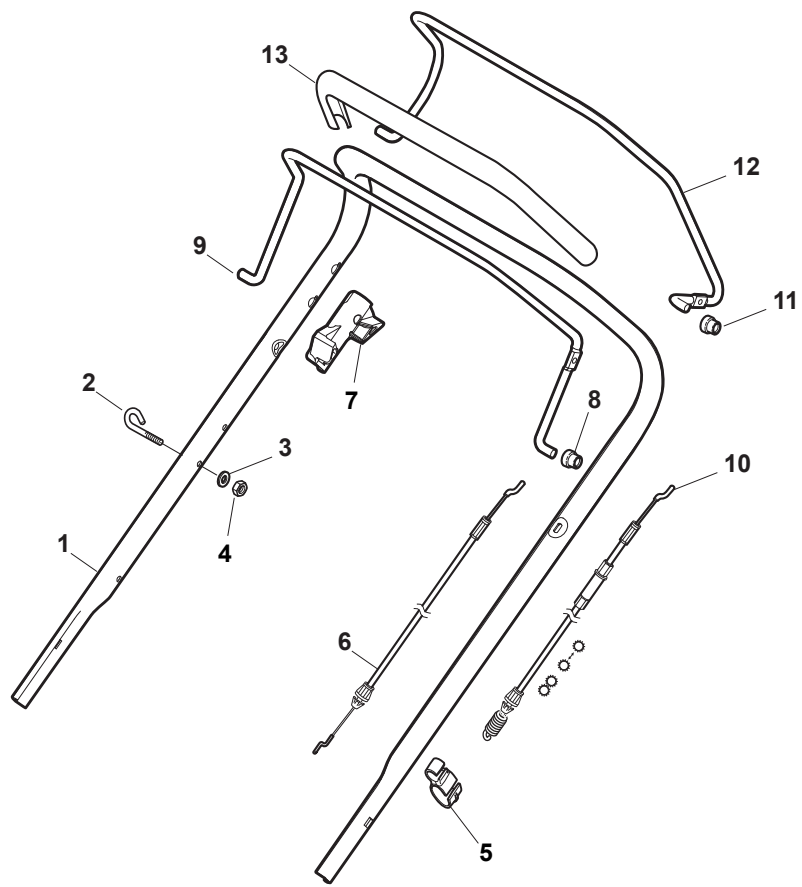

# NTL 534 TR/E 4S - TRQ/E 4S

WBH Petrol Steel Ejection-Guard

Issue 9 - 2015

Fig.	Quantity	Part No	Description	Notes
1	1	322108295/1	Side Ejection Conveyor	
2	1	322600313/0	Ejection Guard	
3	2	112727803/0	Screw	
4	1	322806639/0	Fulcrum Pin	
5	2	112154510/0	Nut	
6	2	118203853/0	Screw	
7	1	122450456/0	Spring	
8	1	122517869/1	Pin	
9	2	112604896/0	Crown Fastener	

# NTL 534 TR/E 4S - TRQ/E 4S

WBH Petrol Steel Handle, Upper Part

Issue 9 - 2015

Fig.	Quantity	Part No	Description	Notes
4	1	381030055/0	Cable Rear Drive	
1	1	381006803/0	Handle, Upper Part	Black
1	1	381006805/0	Upper Handle Grey	Grey
2	1	112727787/0	Screw	
3	1	322551640/0	Plate	
5	1	181030056/0	Cable, Thread Engine Brake	Honda / B&S / GGP Engine
5	1	181030057/0	Cable, Thread Engine Brake	SV40 / RV 40 / V35 Engine
6	1	112154510/0	Nut	
7	1	112154510/0	Nut	
8	1	112521330/0	Washer	
9	1	122430313/0	Guide Spring	
10	1	381003330/0	Lever, Engine Brake	
11	1	381003297/1	Driving Lever	
12	1	112000930/0	Benzing Ring	

Fig.	Quantity	Part No	Description	Notes
1	1	381006838/0	Handle, Upper Part Black	for Delta Dashboard - Fix RPM - Throttle
1	1	381007522/0	Handle, Upper Part Black	for TD-CA Dashboard
1	1	381007525/0	Handle, Upper Part Grey	for TD-CA Dashboard
2	1	122430313/0	Guide Spring	
3	1	112521330/0	Washer	
4	1	112154510/0	Nut	
5	1	118390020/0	Conduit Clip Caproeurope	
6	1	181030053/0	Cable, Thread Engine Brake	GGP Engine / B&S 450-500-550-575-625-675-750 Series
6	1	181030070/0	Cable, Thread Engine Brake	Honda Engine
7	1	322545204/0	Fulcrum Pin	
8	1	122041966/0	Bushing	
9	1	181003300/1	Lever, Engine Brake Black	
10	1	381030092/1	Cable Rear Drive	
11	1	122041966/0	Bushing	
12	1	181003301/0	Drive Control Lever	
13	1	122291050/0	Handgrip Black	