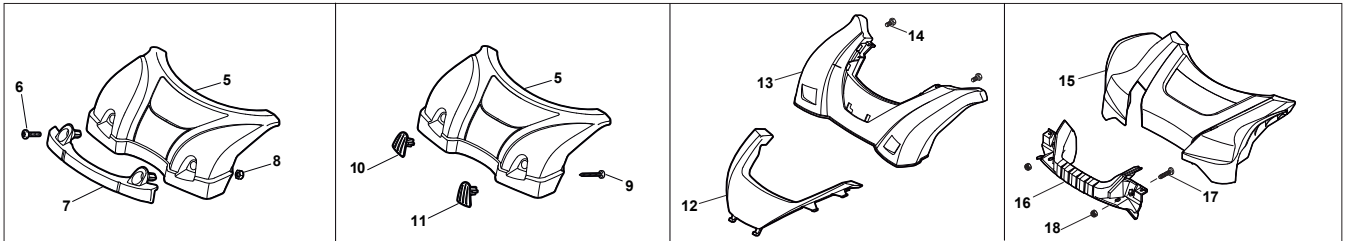

# NTL 534 TR/E 4S - TRQ/E 4S

WBH Petrol Steel Ejection-Guard

Issue 9 - 2015

Fig.	Quantity	Part No	Description	Notes
1	1	322108295/1	Side Ejection Conveyor	
2	1	322600313/0	Ejection Guard	
3	2	112727803/0	Screw	
4	1	322806639/0	Fulcrum Pin	
5	2	112154510/0	Nut	
6	2	118203853/0	Screw	
7	1	122450456/0	Spring	
8	1	122517869/1	Pin	
9	2	112604896/0	Crown Fastener	