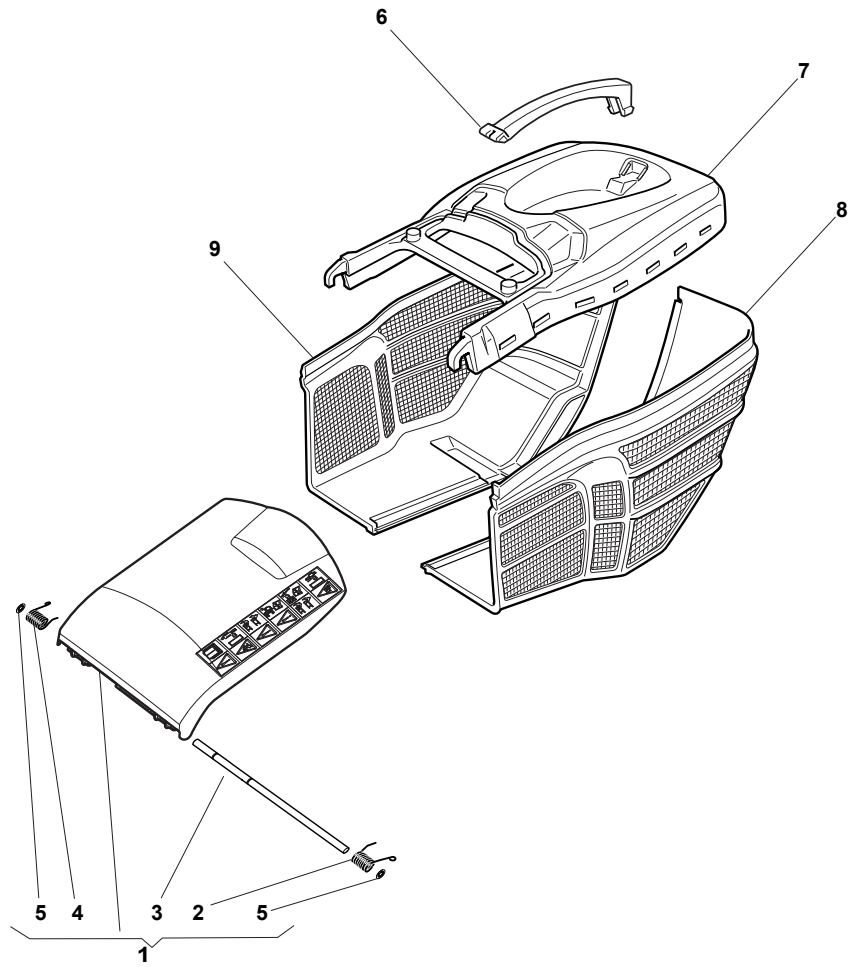

NTL 534 TR/E 4S - TRQ/E 4S

WBH Petrol Steel Grass-Catcher - Delta Bag

Issue 9 - 2015

Fig.	Quantity	Part No	Description	Notes
1	1	381008129/0	Stone Guard, Yellow	Yellow
1	1	381008128/0	Stone Guard, Black	Black
2	1	122450466/0	Left Spring	
3	1	122517882/0	Pin	
4	1	122450465/0	Right Spring	
5	2	112604899/0	Crown Fastener	
6	1	322393657/0	Handle	Black
6	1	322393721/0	Handle	Grey
7	1	381486009/0	Grass-Box, Upper	Black
7	1	381486031/0	Grass-Box, Upper	Grey
8	1	322486306/0	Grass-Box, L Lower	Black
9	1	322486305/0	Grass-Box, R Lower	Black