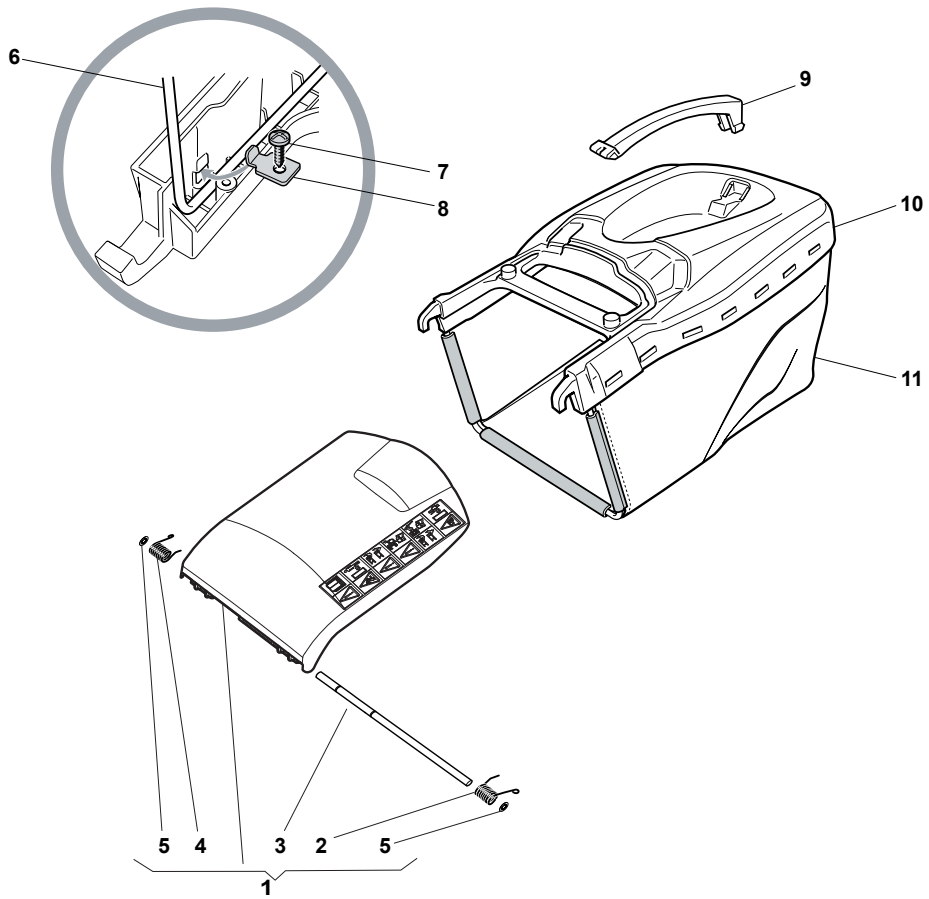

NTL 534 TR/E 4S - TRQ/E 4S

WBH Petrol Steel Grass-Catcher - Delta Bag

Issue 9 - 2015

Fig.	Quantity	Part No	Description	Notes
1	1	381008129/0	Stone Guard, Yellow	Yellow
1	1	381008128/0	Stone Guard, Black	Black
2	1	122450466/0	Left Spring	
3	1	122517882/0	Pin	
4	1	122450465/0	Right Spring	
5	2	112604899/0	Crown Fastener	
6	1	122608505/0	Stiffening	
7	2	112728680/0	Screw	
8	2	322545159/0	Plate	
9	1	322393657/0	Handle	Black
9	1	322393721/0	Handle	Grey
10	1	381486009/0	Grass-Box, Upper	Black
10	1	381486031/0	Grass-Box, Upper	Grey
11	1	181002345/0	Box, Fabric