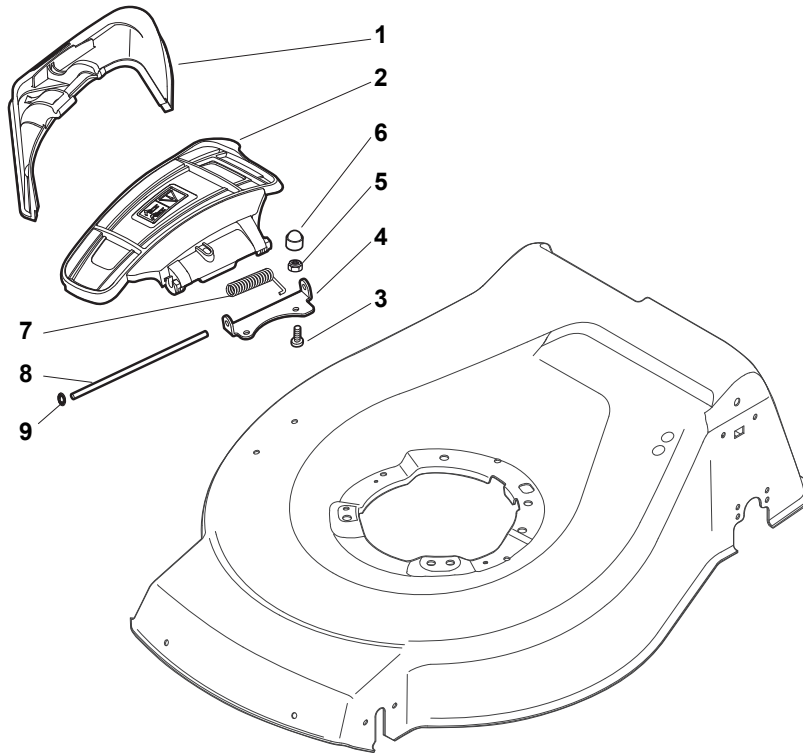

THIS INFORMATION IS NOT INTENDED FOR SALE OR RESALE, AND THIS NOTICE MUST REMAIN ON ALL COPIES.

Fig.	Quantity	Part No	Description	Notes
20	1	322394522/0	Knob	Delta Knob
1	1	381004540/0	Red Deck	
1	1	381004542/0	Red Deck	Side Discharge
1	1	381004590/0	Yellow Deck	
1	1	381004732/0	Grey Deck	Side Discharge
2	1	122534131/0	Pin	
3	1	322322851/0	Lever, Height Adjustment	
4	1	112154510/0	Nut	
5	1	112788512/0	Screw	
6	1	322394503/0	Knob	NT Knob
7	1	112521310/0	Washer	
8	1	112150000/0	Nut	
9	1	112369500/0	Elastic Washer	
10	1	122943013/0	Screw	
11	1	381002031/0	Rod, Height Adjustment	
12	1	112436051/0	Plate	
13	3	112727803/0	Screw	
14	3	112154510/0	Nut	
15	1	112727801/0	Screw	
16	1	381002887/1	Front Wheel Axle	
17	1	112154510/0	Nut	
18	1	112728450/0	Screw	
19	1	322034002/0	Washing Connection	
21	2	322600145/0	Protection, Wheel	
24	4	112521350/0	Washer	
25	4	112155000/0	Nut	
27	2	322600207/0	Protection, Wheel	
31	1	381302827/0	Rear Wheel Axle	
33	4	112728697/0	Screw	
34	2	322545152/0	Plate	
35	4	112728697/0	Screw	
36	2	322785304/1	Support	
37	1	122570120/1	Pinion Left	
38	2	322120114/0	Wheels Crown	
39	6	112728706/0	Screw	
40	1	122570110/1	Pinion Right	
41	1	122446192/0	Spring	

# NTL 534 TR/E 4S - TRQ/E 4S

WBH Petrol Steel Ejection-Guard

Issue 9 - 2015

Fig.	Quantity	Part No	Description	Notes
1	1	322108295/1	Side Ejection Conveyor	
2	1	322600313/0	Ejection Guard	
3	2	112727803/0	Screw	
4	1	322806639/0	Fulcrum Pin	
5	2	112154510/0	Nut	
6	2	118203853/0	Screw	
7	1	122450456/0	Spring	
8	1	122517869/1	Pin	
9	2	112604896/0	Crown Fastener	