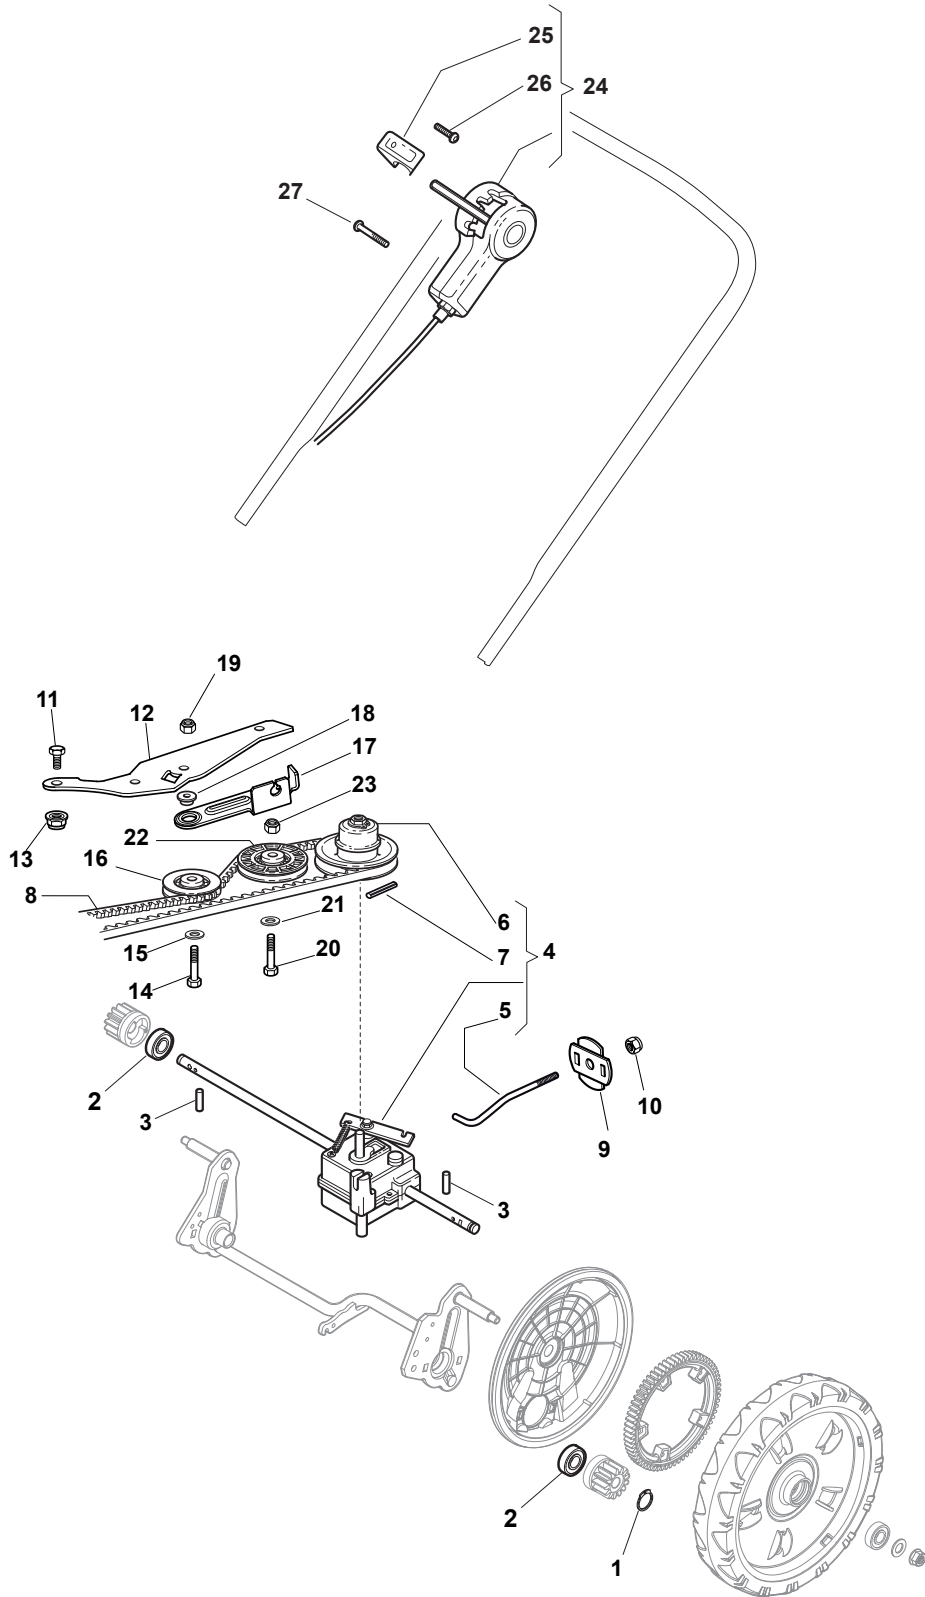

# NTL 534 TR/E 4S - TRQ/E 4S

WBH Petrol Steel Ejection-Guard

Issue 9 - 2015

Fig.	Quantity	Part No	Description	Notes
1	1	322108295/1	Side Ejection Conveyor	
2	1	322600313/0	Ejection Guard	
3	2	112727803/0	Screw	
4	1	322806639/0	Fulcrum Pin	
5	2	112154510/0	Nut	
6	2	118203853/0	Screw	
7	1	122450456/0	Spring	
8	1	122517869/1	Pin	
9	2	112604896/0	Crown Fastener	

Fig.	Quantity	Part No	Description	Notes
1	2	112608600/0	Seeger	
2	2	119216035/0	Bearing	
3	2	122753000/0	Pin	
4	1	181003096/3	Gear Box	
5	1	122033285/0	Adjustment Rod	
6	1	122601932/0	Pulley	
7	1	112645700/0	Elastic Pin	
8	1	135064010/0	Belt	
9	1	322675113/0	Washer	
10	1	112154510/0	Nut	
11	1	112791011/0	Screw	
12	1	322806625/1	Support	
13	1	112292102/0	Nut	
14	1	112689500/0	Screw	
15	1	112523050/0	Washer	
16	1	122601915/0	Pulley	
17	1	322806623/0	Pulley Support	
18	1	122671656/0	Washer	
19	1	112154510/0	Nut	
20	1	112674700/0	Screw	
21	1	112523050/0	Washer	
22	1	122601914/0	Pulley	
23	1	112154510/0	Nut	
24	1	381007110/0	Speed Control Ass.Y	
25	1	322399809/0	Knob	
26	1	112728300/0	Screw	
27	2	112728702/0	Screw	

# NTL 534 TR/E 4S - TRQ/E 4S

WBH Petrol Steel Transmission

Issue 9 - 2015

Fig.	Quantity	Part No	Description	Notes
1	2	112608600/0	Seeger	
2	2	119216035/0	Bearing	
3	2	122753000/0	Pin	
5	1	181003076/1	Gear Box	
6	1	122601904/0	Pulley	
7	1	112645700/0	Elastic Pin	
8	1	122033283/0	Adjustment Rod	
9	1	135063902/0	Belt	
11	1	122041957/1	Bushing	
12	1	122450063/0	Spring	
13	1	322680009/0	Washer	
14	1	112154510/0	Nut	
15	1	122110230/0	Hub Cover	