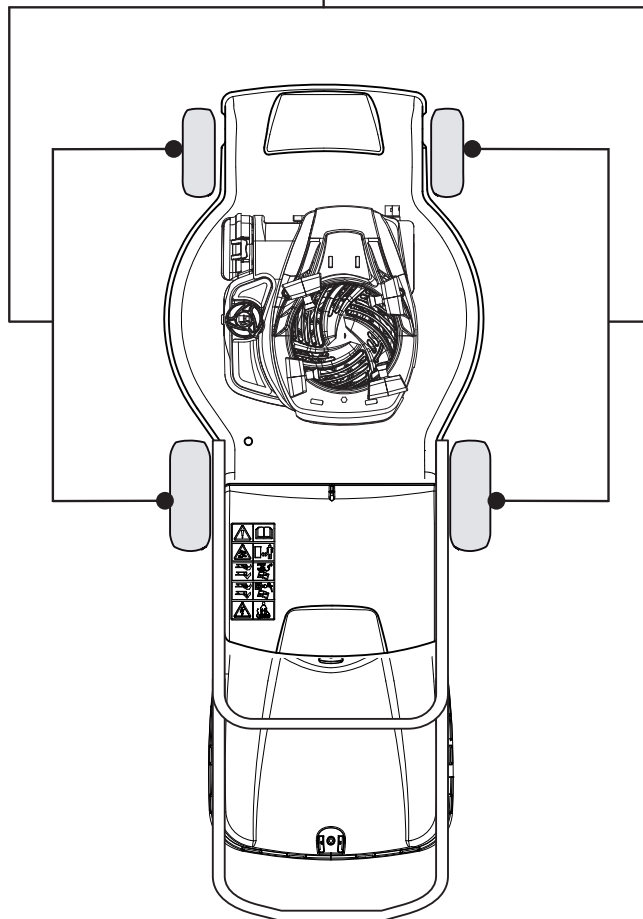

# NTL 534 TR/E 4S - TRQ/E 4S

WBH Petrol Steel Ejection-Guard

Issue 9 - 2015

Fig.	Quantity	Part No	Description	Notes
1	1	322108295/1	Side Ejection Conveyor	
2	1	322600313/0	Ejection Guard	
3	2	112727803/0	Screw	
4	1	322806639/0	Fulcrum Pin	
5	2	112154510/0	Nut	
6	2	118203853/0	Screw	
7	1	122450456/0	Spring	
8	1	122517869/1	Pin	
9	2	112604896/0	Crown Fastener	

# NTL 534 TR/E 4S - TRQ/E 4S

WBH Petrol Steel Handle, Upper Part

Issue 9 - 2015

Fig.	Quantity	Part No	Description	Notes
4	1	381030055/0	Cable Rear Drive	
1	1	381006803/0	Handle, Upper Part	Black
1	1	381006805/0	Upper Handle Grey	Grey
2	1	112727787/0	Screw	
3	1	322551640/0	Plate	
5	1	181030056/0	Cable, Thread Engine Brake	Honda / B&S / GGP Engine
5	1	181030057/0	Cable, Thread Engine Brake	SV40 / RV 40 / V35 Engine
6	1	112154510/0	Nut	
7	1	112154510/0	Nut	
8	1	112521330/0	Washer	
9	1	122430313/0	Guide Spring	
10	1	381003330/0	Lever, Engine Brake	
11	1	381003297/1	Driving Lever	
12	1	112000930/0	Benzing Ring	

# NTL 534 TR/E 4S - TRQ/E 4S

WBH Petrol Steel Transmission

Issue 9 - 2015

Fig.	Quantity	Part No	Description	Notes
1	2	112608600/0	Seeger	
2	2	119216035/0	Bearing	
3	2	122753000/0	Pin	
5	1	181003076/1	Gear Box	
6	1	122601904/0	Pulley	
7	1	112645700/0	Elastic Pin	
8	1	122033283/0	Adjustment Rod	
9	1	135063902/0	Belt	
11	1	122041957/1	Bushing	
12	1	122450063/0	Spring	
13	1	322680009/0	Washer	
14	1	112154510/0	Nut	
15	1	122110230/0	Hub Cover	

# NTL 534 TR/E 4S - TRQ/E 4S

WBH Petrol Steel    Wheels and Hub Caps

Issue 9 - 2015

Fig.	Quantity	Part No	Description	Notes
1	2	381007477/0	Wheel	
2	8	119216035/0	Bearing	
3	2	322110640/0	Hub Cap Grey	
4	2	381007483/1	Wheel	