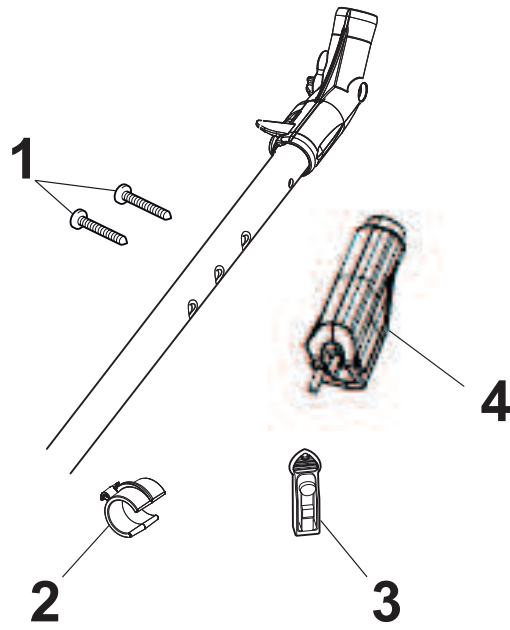

NTL 534 TR/E 4S - TRQ/E 4S

WBH Petrol Steel Electric Start Controls for ModelS with B&S 775 IS

Issue 9 - 2015

Fig.	Quantity	Part No	Description	Notes
1	1	112728702/0	Screw	without Varietor
1	1	112728300/0	Screw	with Varietor
2	1	133320022/0	Fastpoint Clamp Art.0384.Aa01	
3	1	322076570/1	Battery Safety Key	
4	1	381600400/0	Switch