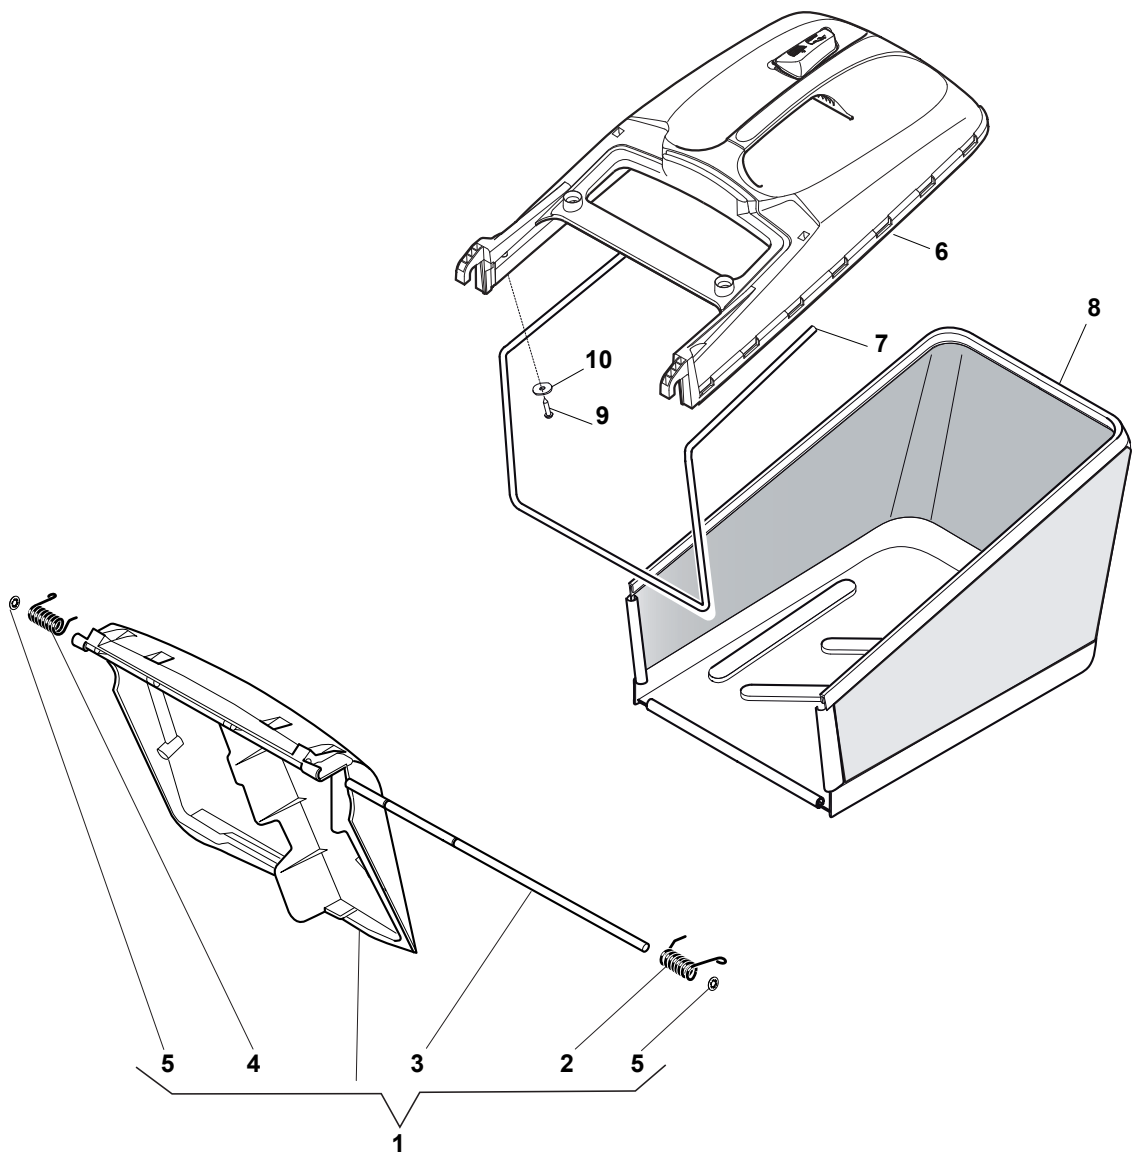

NTL 534 TR/E 4S - TRQ/E 4S

WBH Petrol Steel Grass-Catcher

Issue 9 - 2015

Fig.	Quantity	Part No	Description	Notes
1	1	381008081/2	Stone Guard, Black	Black
1	1	381008098/1	Stone Guard, White	White
1	1	381008082/2	Stone Guard, Yellow	Yellow
2	1	122450466/0	Left Spring	
3	1	122517882/0	Pin	
4	1	122450465/0	Right Spring	
5	2	112604899/0	Crown Fastener	
6	1	381486008/0	Grass-Box, Upper Part	Black
6	1	381486030/0	Grass-Box, Upper Part	Grey
6	1	381486012/0	Grass-Box, Upper Part	Yellow
7	1	122608525/1	Stiffening Lower	
8	1	181002211/0	Box, Fabric	
9	2	112728680/0	Screw	
10	2	112523050/0	Washer