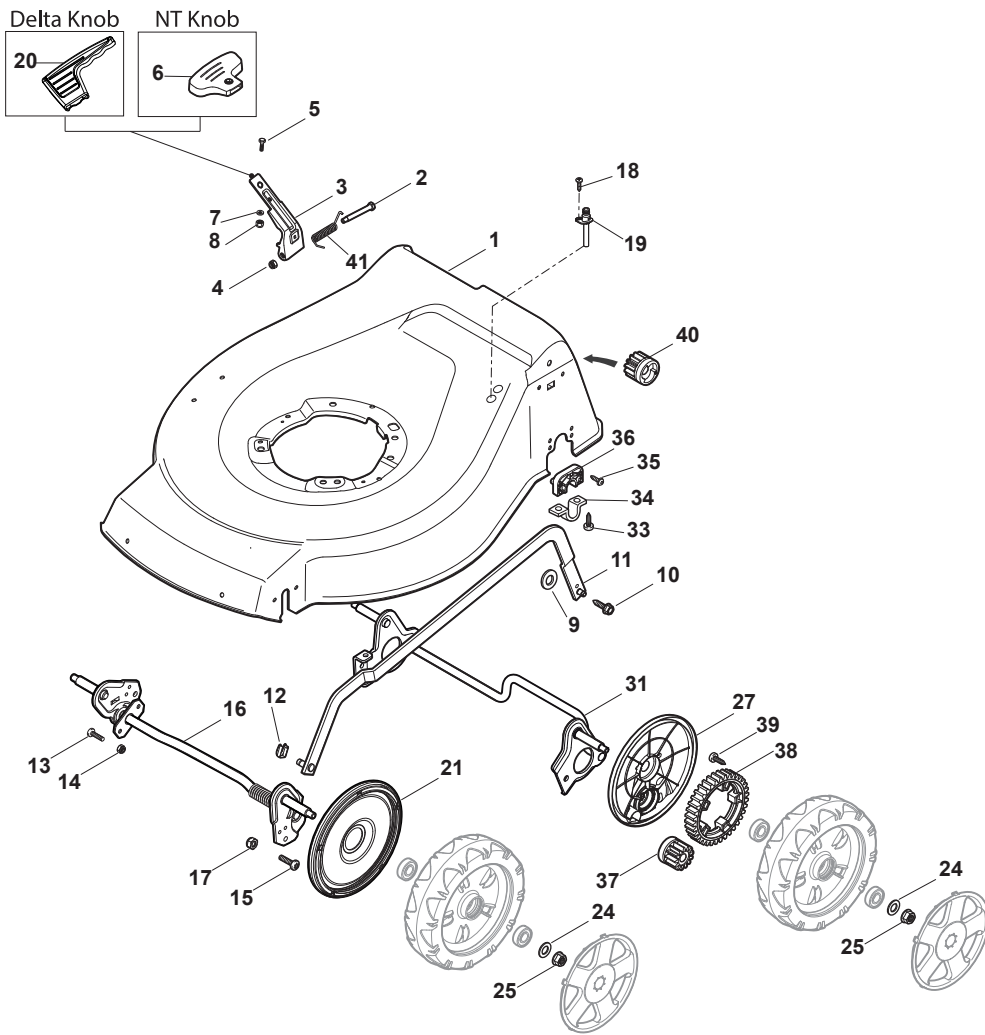

THIS INFORMATION IS NOT INTENDED FOR SALE OR RESALE, AND THIS NOTICE MUST REMAIN ON ALL COPIES.

Fig.	Quantity	Part No	Description	Notes
20	1	322394522/0	Knob	Delta Knob
1	1	381004540/0	Red Deck	
1	1	381004542/0	Red Deck	Side Discharge
1	1	381004590/0	Yellow Deck	
1	1	381004732/0	Grey Deck	Side Discharge
2	1	122534131/0	Pin	
3	1	322322851/0	Lever, Height Adjustment	
4	1	112154510/0	Nut	
5	1	112788512/0	Screw	
6	1	322394503/0	Knob	NT Knob
7	1	112521310/0	Washer	
8	1	112150000/0	Nut	
9	1	112369500/0	Elastic Washer	
10	1	122943013/0	Screw	
11	1	381002031/0	Rod, Height Adjustment	
12	1	112436051/0	Plate	
13	3	112727803/0	Screw	
14	3	112154510/0	Nut	
15	1	112727801/0	Screw	
16	1	381002887/1	Front Wheel Axle	
17	1	112154510/0	Nut	
18	1	112728450/0	Screw	
19	1	322034002/0	Washing Connection	
21	2	322600145/0	Protection, Wheel	
24	4	112521350/0	Washer	
25	4	112155000/0	Nut	
27	2	322600207/0	Protection, Wheel	
31	1	381302827/0	Rear Wheel Axle	
33	4	112728697/0	Screw	
34	2	322545152/0	Plate	
35	4	112728697/0	Screw	
36	2	322785304/1	Support	
37	1	122570120/1	Pinion Left	
38	2	322120114/0	Wheels Crown	
39	6	112728706/0	Screw	
40	1	122570110/1	Pinion Right	
41	1	122446192/0	Spring	

# NTL 534 TR/E 4S - TRQ/E 4S

WBH Petrol Steel Ejection-Guard

Issue 9 - 2015

Fig.	Quantity	Part No	Description	Notes
1	1	322108295/1	Side Ejection Conveyor	
2	1	322600313/0	Ejection Guard	
3	2	112727803/0	Screw	
4	1	322806639/0	Fulcrum Pin	
5	2	112154510/0	Nut	
6	2	118203853/0	Screw	
7	1	122450456/0	Spring	
8	1	122517869/1	Pin	
9	2	112604896/0	Crown Fastener	