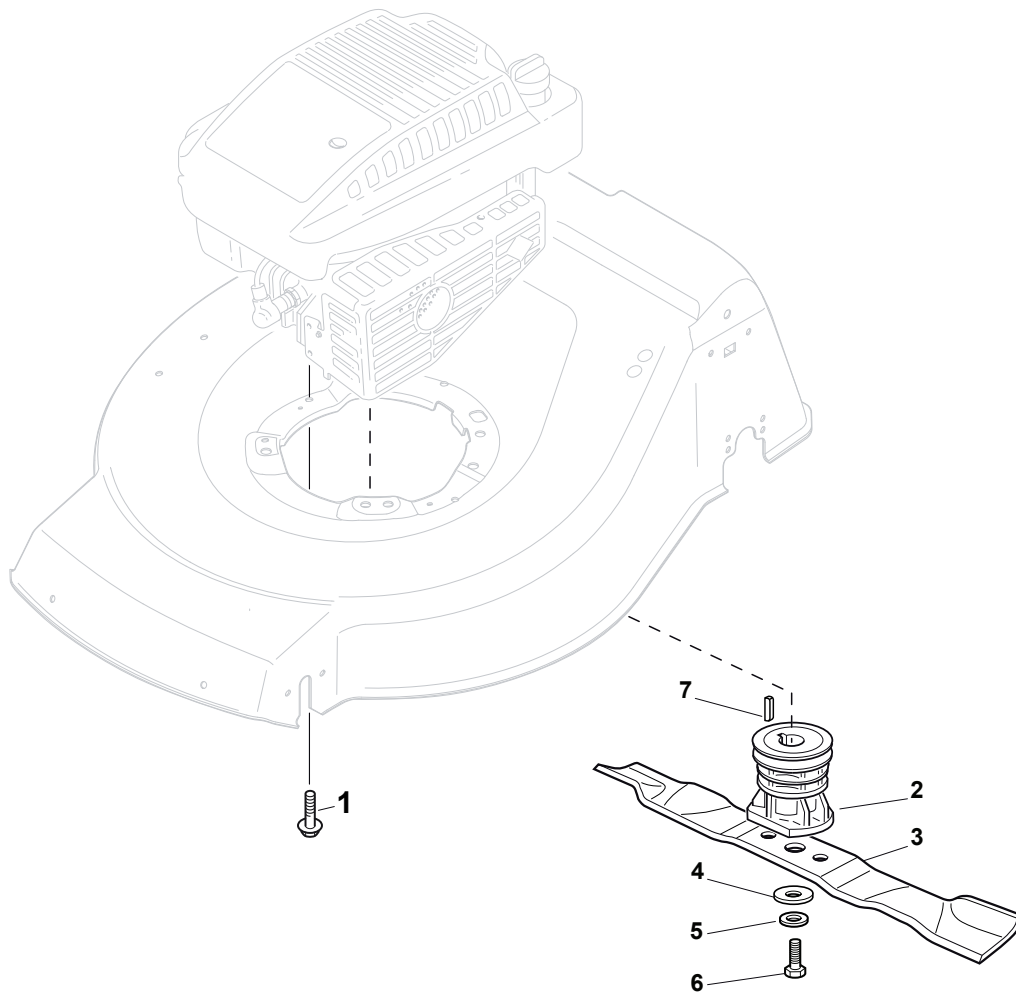

NTL 534 TR/E 4S - TRQ/E 4S

WBH Petrol Steel Blade - for Delta Grasscatcher

Issue 9 - 2015

Fig.	Quantity	Part No	Description	Notes
1	3	112735108/1	Screw	
2	1	122465607/3	Hub With Pulley, Crankshaft Ø 22.2	for B&S and GGP Engines
2	1	122465608/2	Hub With Pulley, Crankshaft Ø 25	for HONDA Engines
3	1	181004398/0	Blade Winged	
4	1	122160400/0	Elastic Disc	
5	1	112523080/0	Washer	
6	1	112735698/0	Screw	
7	1	112139100/0	Feather, Crankshaft Ø 22,2	for B&S and GGP Engines
7	1	112139150/0	Feather, Crankshaft Ø 25	for HONDA Engines