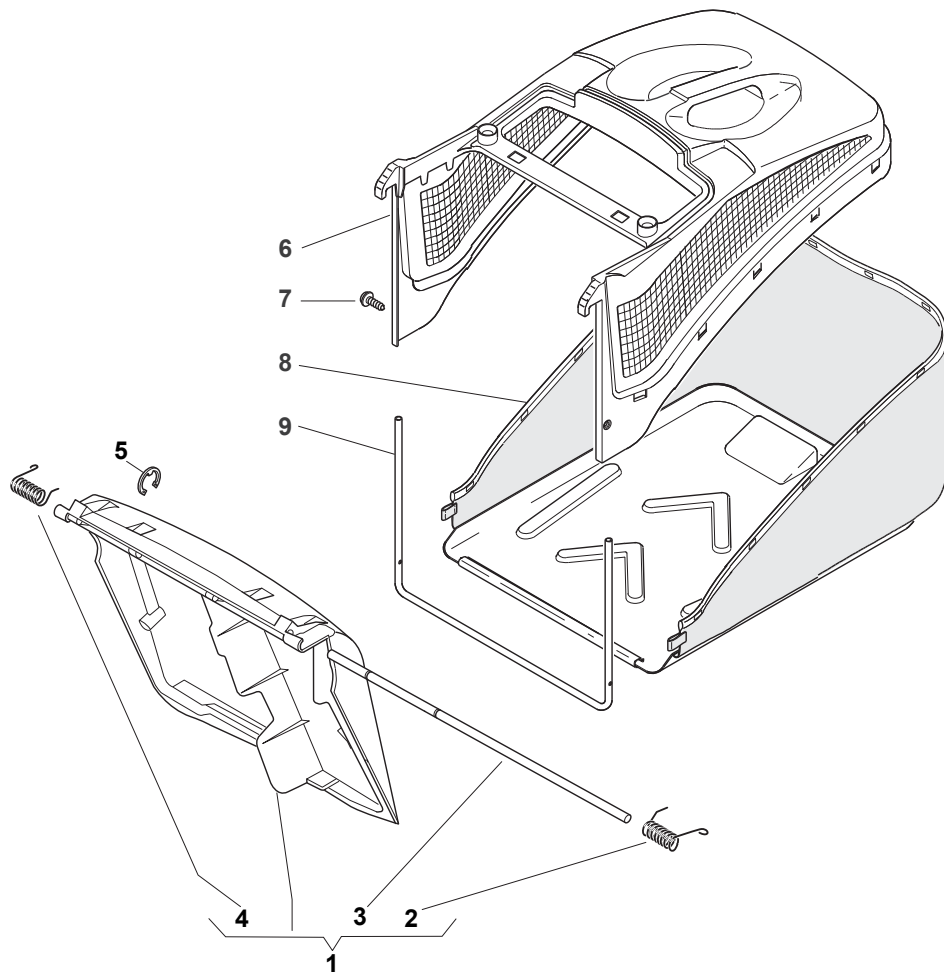

NTL 534 TR/E 4S - TRQ/E 4S

WBH Petrol Steel Grass-Catcher

Issue 9 - 2015

Fig.	Quantity	Part No	Description	Notes
1	1	381008021/2	Stone Guard	Black
2	1	122450420/1	Left Protection Spring	
3	1	122517906/1	Fulcrum Pin	
4	1	122450410/1	Right Spring	
5	1	112000930/0	Benzing Ring	
6	1	122486093/0	Box, Upper Side	
7	2	112728445/0	Screw	
8	1	181002195/0	Box, Fabric	
9	1	122608523/0	Stiffening