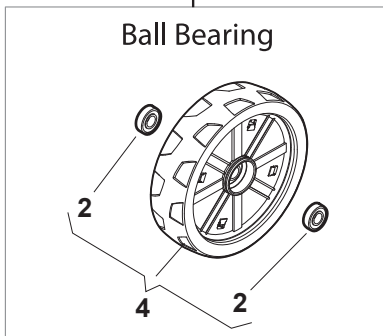

DELTA Wheel (Pierced) - Ø 200

DELTA Wheel - Ø 200

NTL 534 TR/E 4S - TRQ/E 4S

WBH Petrol Steel   Wheels and Hub Caps

Issue 9 - 2015

Fig.	Quantity	Part No	Description	Notes
1	2	381007477/0	Wheel	
2	8	119216035/0	Bearing	
3	2	322110640/0	Hub Cap Grey	
4	2	381007483/1	Wheel