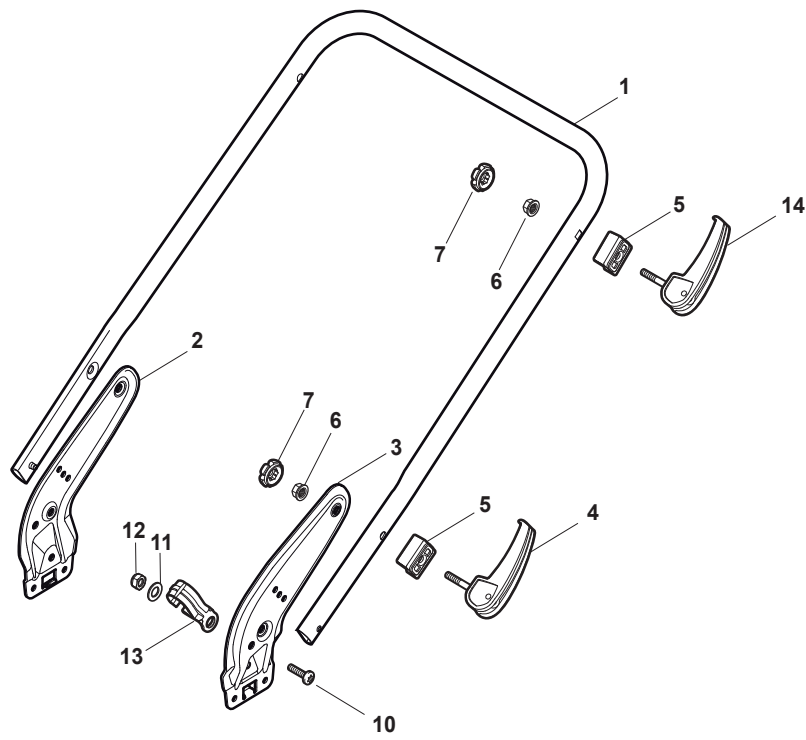

# NTL 534 TR/E 4S - TRQ/E 4S

WBH Petrol Steel Ejection-Guard

Issue 9 - 2015

Fig.	Quantity	Part No	Description	Notes
1	1	322108295/1	Side Ejection Conveyor	
2	1	322600313/0	Ejection Guard	
3	2	112727803/0	Screw	
4	1	322806639/0	Fulcrum Pin	
5	2	112154510/0	Nut	
6	2	118203853/0	Screw	
7	1	122450456/0	Spring	
8	1	122517869/1	Pin	
9	2	112604896/0	Crown Fastener	

Fig.	Quantity	Part No	Description	Notes
1	1	322500103/0	Front Combi	
2	2	112523000/1	Washer	
3	2	112728124/0	Screw	
5	1	322226145/0	Mask, Red	
5	1	322226146/0	Mask, Yellow	with Stiga Logo
5	1	322226152/0	Mask, Black	with Stiga Logo
5	1	322226154/0	Mask, Black	
6	2	112727799/0	Screw	
7	1	322393638/0	Handlegrip Black	
7	1	322393639/0	Handle, Grey	
7	1	322393640/0	Handle, Yellow	
8	2	112154510/0	Nut	
9	2	112728697/0	Screw	
10	1	322820082/0	Cap	
11	1	322820083/0	Cap	
12	1	322226167/0	Front Plate	
13	1	322226166/0	Mask, Black	
14	2	112728300/0	Screw	
15	1	322226158/0	Mask, Black	
16	1	322393642/0	Bumper Handle	
17	2	112727799/0	Screw	
18	2	112154510/0	Nut	

Fig.	Quantity	Part No	Description	Notes
1	1	381006719/0	Handle Lower Part	Black
1	1	381006720/0	Handle Lower Part	Grey
1	1	381007539/0	Handle, Lower Part Yellow	Yellow
2	1	381005149/0	Right Bracket	Black
2	1	381005185/0	Right Bracket	Stiga Grey
3	1	381005151/0	Left Bracket	Black
3	1	381005187/0	Left Bracket	Stiga Grey
4	4	381003253/0	Handle	
5	4	322680016/0	Washer	
6	4	122131750/0	Nut	
7	4	322399835/0	Knob	
10	2	112760605/0	Screw	
11	2	125038002/1	Bushing	
12	2	112155000/0	Nut	
13	1	322192156/0	Clip	
14	2	381103350/0	Handle	