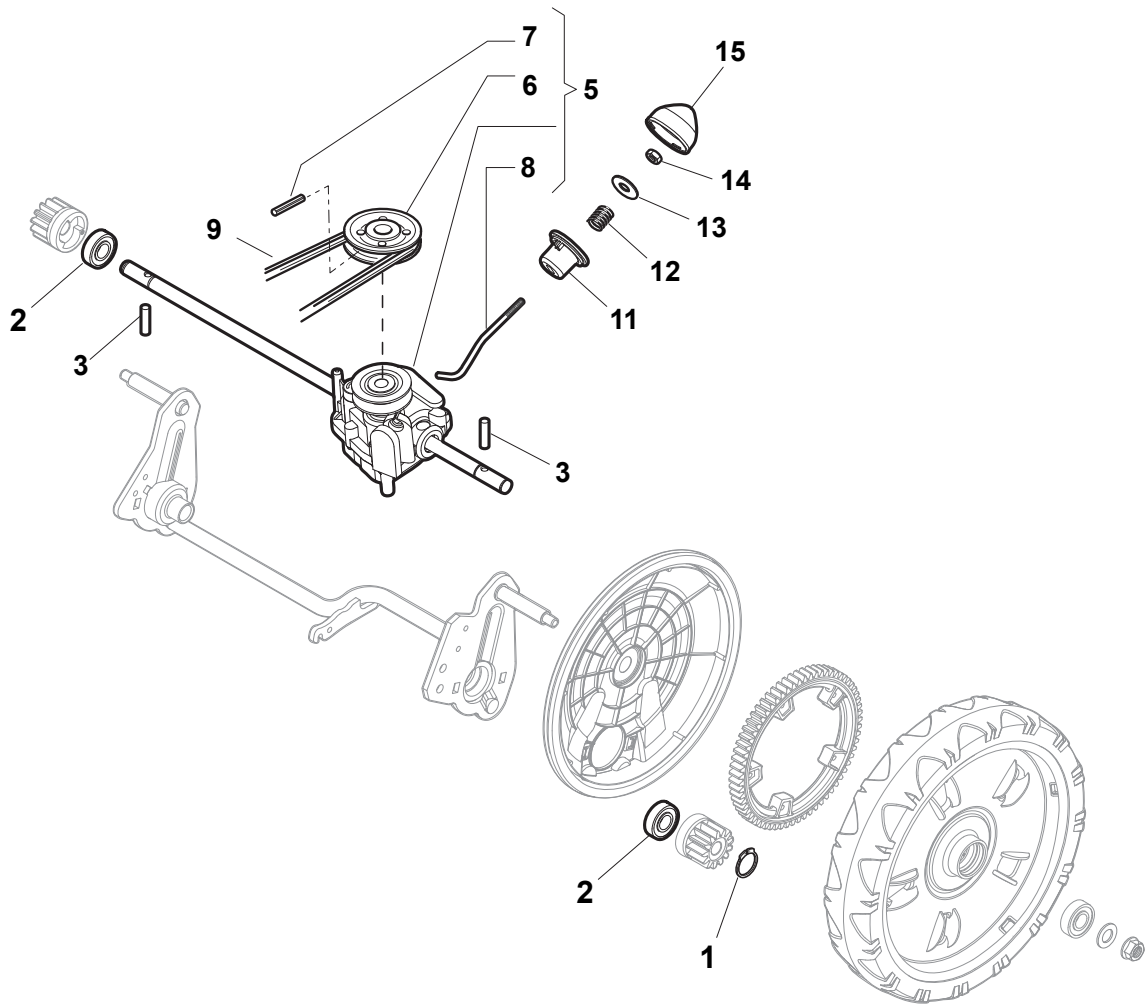

# NTL 534 TR/E 4S - TRQ/E 4S

WBH Petrol Steel Ejection-Guard

Issue 9 - 2015

Fig.	Quantity	Part No	Description	Notes
1	1	322108295/1	Side Ejection Conveyor	
2	1	322600313/0	Ejection Guard	
3	2	112727803/0	Screw	
4	1	322806639/0	Fulcrum Pin	
5	2	112154510/0	Nut	
6	2	118203853/0	Screw	
7	1	122450456/0	Spring	
8	1	122517869/1	Pin	
9	2	112604896/0	Crown Fastener	

# NTL 534 TR/E 4S - TRQ/E 4S

WBH Petrol Steel Electric Start Controls for ModelS with B&S 775 IS

Issue 9 - 2015

Fig.	Quantity	Part No	Description	Notes
1	1	112728702/0	Screw	without Varietor
1	1	112728300/0	Screw	with Varietor
2	1	133320022/0	Fastpoint Clamp Art.0384.Aa01	
3	1	322076570/1	Battery Safety Key	
4	1	381600400/0	Switch	

Fig.	Quantity	Part No	Description	Notes
1	2	112608600/0	Seeger	
2	2	119216035/0	Bearing	
3	2	122753000/0	Pin	
4	1	181003096/3	Gear Box	
5	1	122033285/0	Adjustment Rod	
6	1	122601932/0	Pulley	
7	1	112645700/0	Elastic Pin	
8	1	135064010/0	Belt	
9	1	322675113/0	Washer	
10	1	112154510/0	Nut	
11	1	112791011/0	Screw	
12	1	322806625/1	Support	
13	1	112292102/0	Nut	
14	1	112689500/0	Screw	
15	1	112523050/0	Washer	
16	1	122601915/0	Pulley	
17	1	322806623/0	Pulley Support	
18	1	122671656/0	Washer	
19	1	112154510/0	Nut	
20	1	112674700/0	Screw	
21	1	112523050/0	Washer	
22	1	122601914/0	Pulley	
23	1	112154510/0	Nut	
24	1	381007110/0	Speed Control Ass.Y	
25	1	322399809/0	Knob	
26	1	112728300/0	Screw	
27	2	112728702/0	Screw	

# NTL 534 TR/E 4S - TRQ/E 4S

WBH Petrol Steel Transmission

Issue 9 - 2015

Fig.	Quantity	Part No	Description	Notes
1	2	112608600/0	Seeger	
2	2	119216035/0	Bearing	
3	2	122753000/0	Pin	
5	1	181003076/1	Gear Box	
6	1	122601904/0	Pulley	
7	1	112645700/0	Elastic Pin	
8	1	122033283/0	Adjustment Rod	
9	1	135063902/0	Belt	
11	1	122041957/1	Bushing	
12	1	122450063/0	Spring	
13	1	322680009/0	Washer	
14	1	112154510/0	Nut	
15	1	122110230/0	Hub Cover	